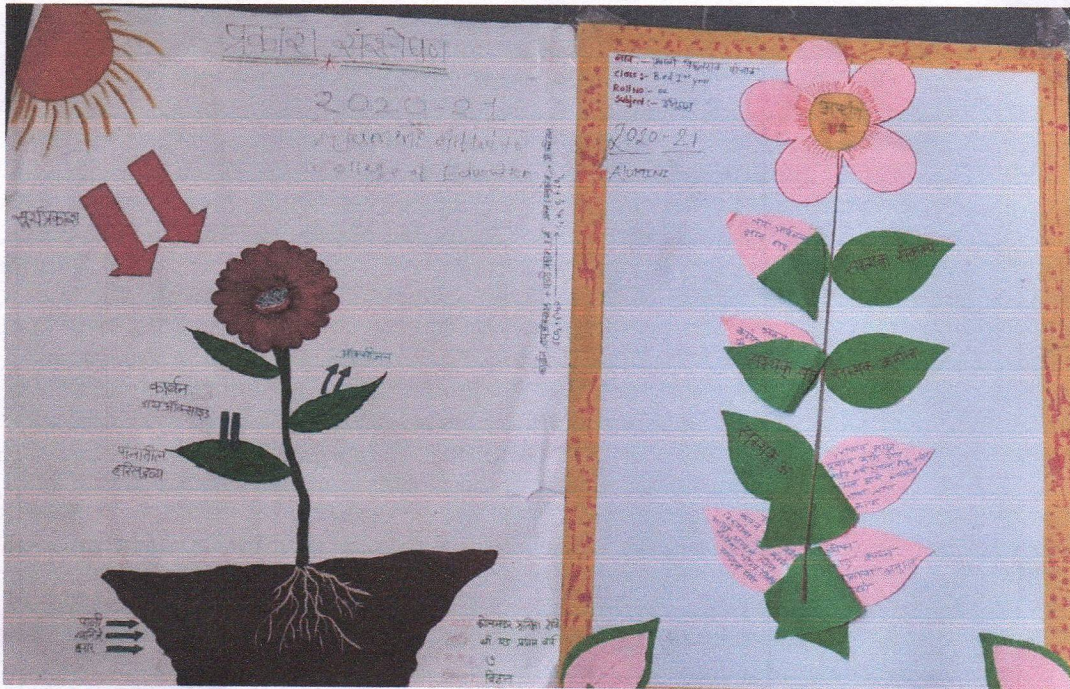

Alumni role in institution functioning and for student welfare

Arrange Yoga day 21/06/2021

Teaching-aid gifted by 2020-21 students to college of Education Vishnupuri Nanded.

  
Principal  
Sahayog Sevabhavi Sanstha  
College of Education  
Vishnupuri, Nanded.